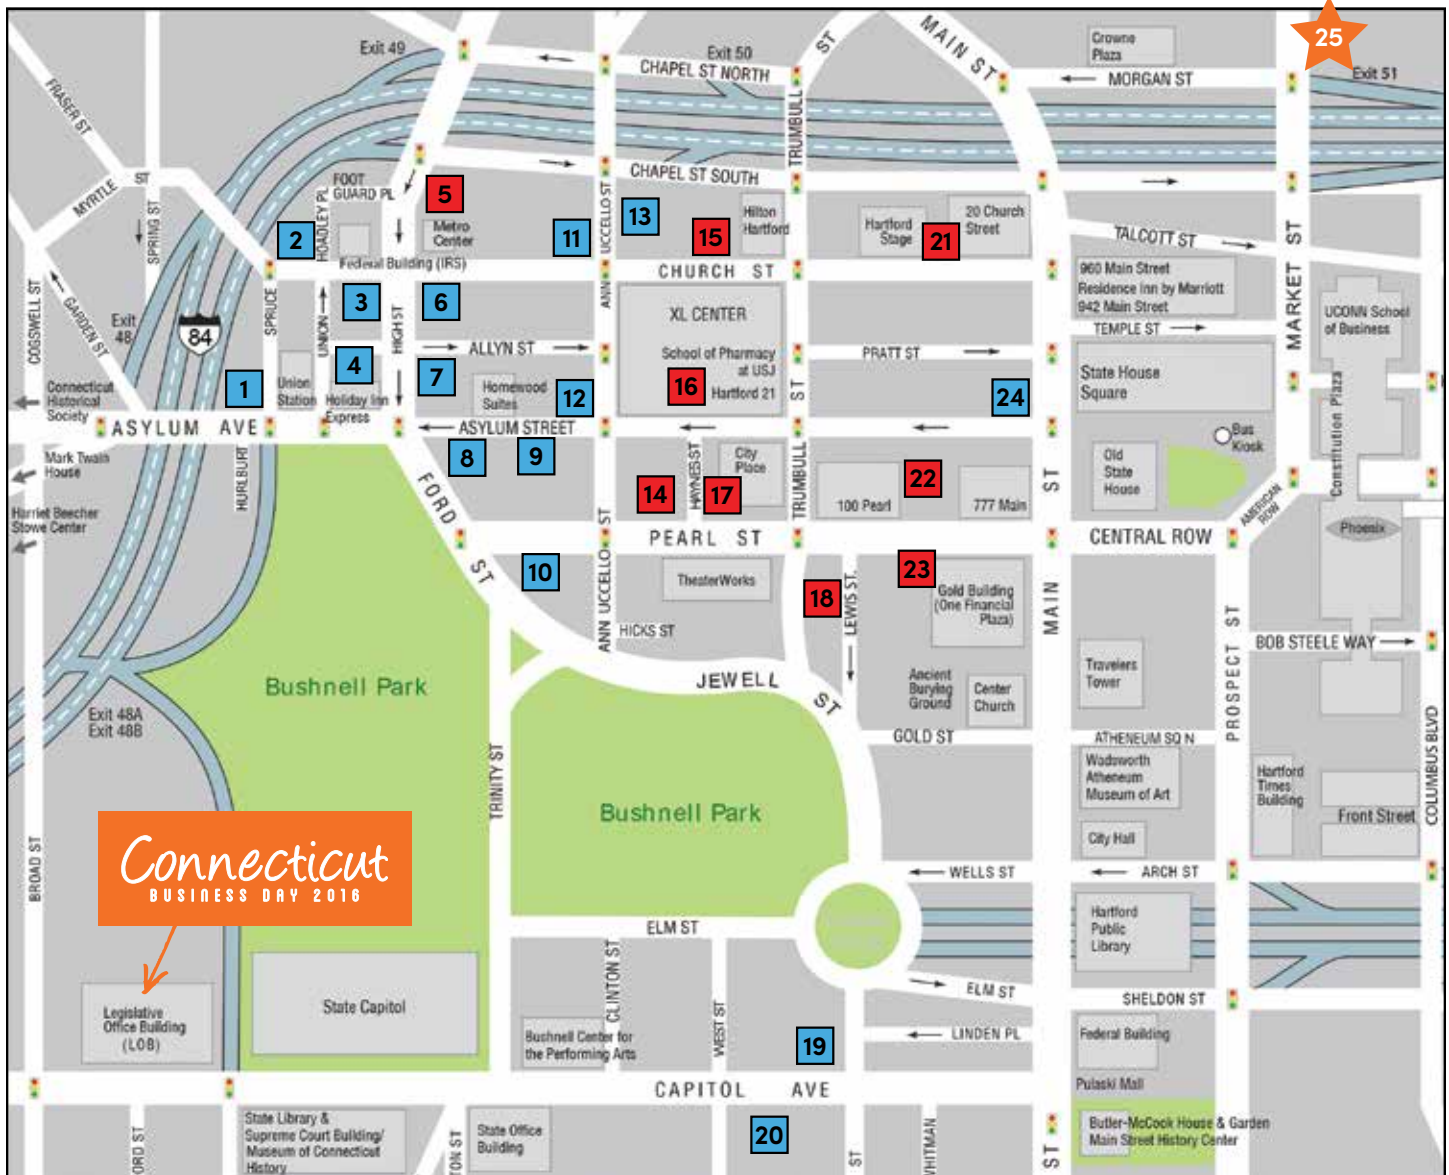

DOWNTOWN HARTFORD, CT—PARKING LOTS & GARAGES

Map provided by the Hartford Business Improvement District & Hartford.com, 2014

Getting here: Parking spaces at and around the Legislative Office Building will be scarce.

Options: CBIA and CACCE highly recommend alternative methods you might want to consider, including:

- **Carpooling**

- ★ **LAZ Parking & Shuttle:** 300 Market St., Hartford. \$4 per vehicle includes shuttle to event 9-10 am, and return 12:15-1:15 pm

- **Taxi:** Central CT Area, Valley Cab & Limo, 1.844.5.VALLEY
New Haven Area, MetroTaxi, 203.777.7777

- **Uber:** If it's your first Uber ride, use code CBIA2016 to receive \$20 off the ride.

- **AmRide:** Like a car service, visit amride.com and use promo code CBIA1 for a 15% discount good for two rides on March 9.

■ Parking Garages	■ Parking Lots	★ LAZ Parking & Shuttle
-------------------	----------------	-------------------------

- | | |
|----------------------------------|---------------------------------|
| 1. Union Station Lot | 14. Goodwin Square Garage |
| 2. Union Place & Church St. Lot | 15. Church St. Garage |
| 3. Church St. & High St. Lot | 16. Hartford 21 Garage |
| 4. Union Place—South | 17. City Place Garage |
| 5. Metro Center Garage | 18. Trumbull on the Park Garage |
| 6. 180 Allyn St. Lot | 19. Pulaski Circle Lot |
| 7. Allyn St. & High St. Lot | 20. Hudson St. Lot |
| 8. Parkview Hilton Lot | 21. Mat Garage |
| 9. Asylum St. Lot | 22. 100 Pearl Garage |
| 10. 55 Trumbull | 23. One Financial Plaza Garage |
| 11. Saints Lot | 24. Asylum St. Lot |
| 12. A & A Lot | 25. LAZ Parking & Shuttle |
| 13. Ann Uccello St. & Church Lot | |